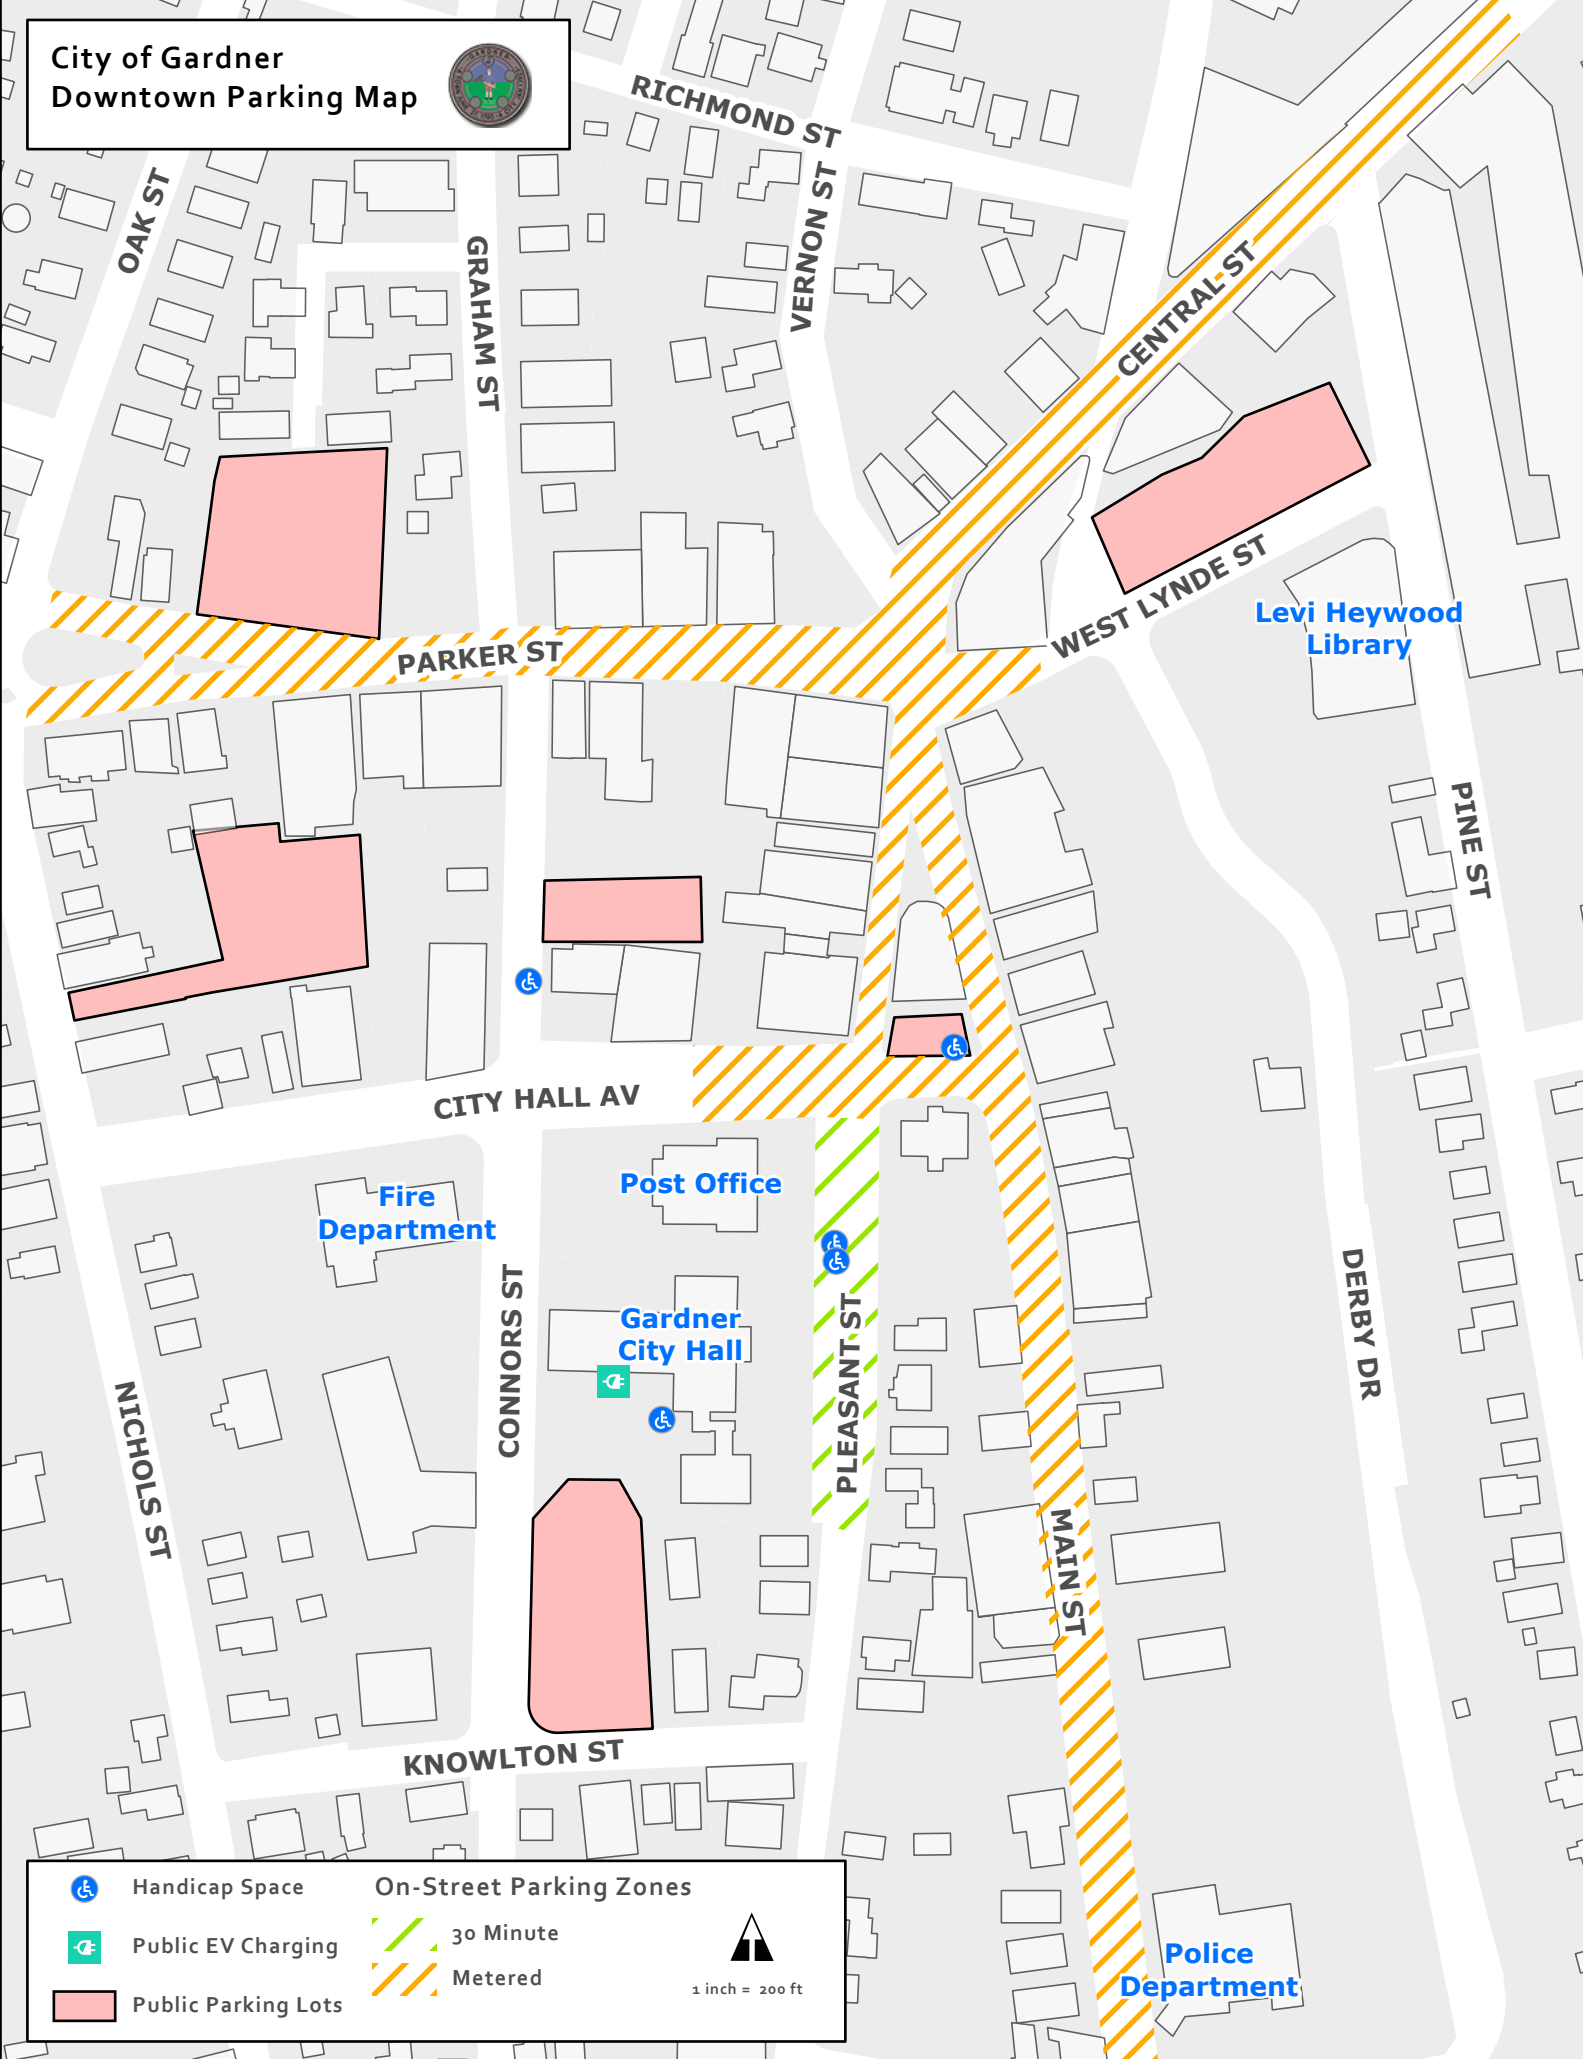

City of Gardner
Downtown Parking Map

 Handicap Space	On-Street Parking Zones	
 Public EV Charging	 30 Minute	
 Public Parking Lots	 Metered	

1 inch = 200 ft